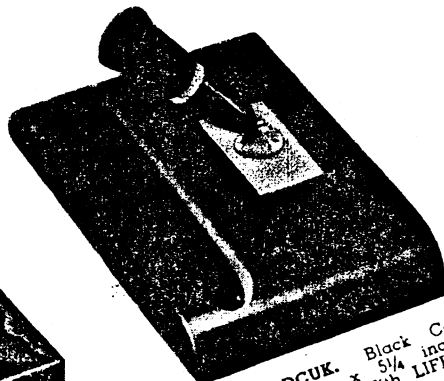

N258 BUESG. Brown Onyx. 3 1/4 x 5 inches. Gold name plate. With Brown LIFETIME Pen $12.50.

N388 ADCUK. Black Carrara. 3 1/4 x 5 1/4 inches. Gold trim. With LIFETIME Pen $12.50.

All desk sets on this page also available with AUTOGRAPH LIFETIME pens for facsimile signature engraving (see page 4) at $8.00 additional per pen.

*Trade Mark Registered U. S. Patent Office